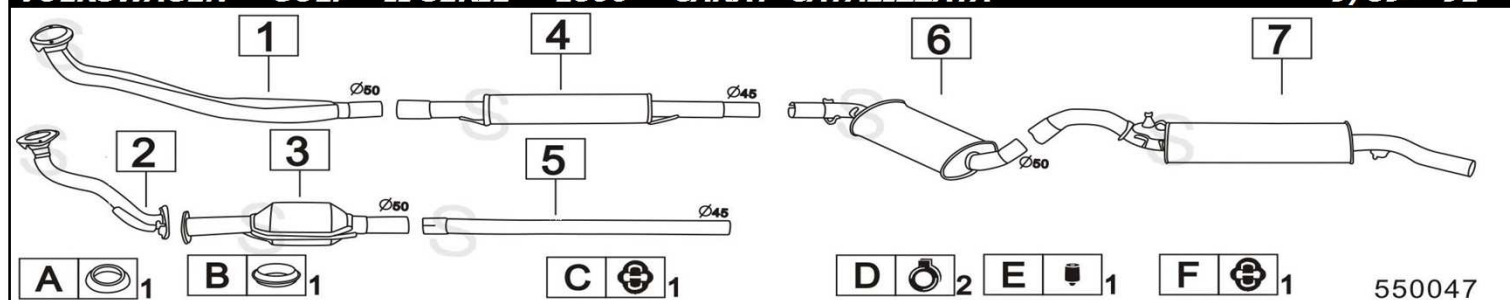

VOLKSWAGEN GOLF II SERIE 1800 CARAT CATALIZZATA 9/89- 91

	Codice	Descr.	O.E.	NOTE	Cod. Accessori
1	4070900	T C	191253091C		A 2111973
2	4077900	T C	191253091AP		B 2112940
3	4077912	KAT	191131701HX	per Catalizzata	C 2113904
4	4060602	M A	191253209N		D 2113901
5	4060505	T I	165253203A	per Catalizzata	E 2113906
6	4060606	M C	165253409A		F 2113904
7	4070907	M P	191253609A-191253609AB		G