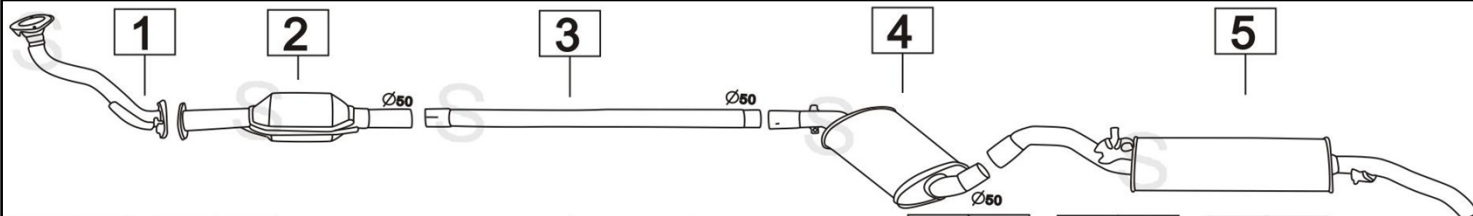

VOLKSWAGEN GOLF II SERIE 1800 CARAT CATALIZZATA

85- 8/89

A		1	B		1	C		1	D		2	E		1	F		1	550046

	Codice	Descr.	O.E.	NOTE	Cod. Accessori
1	4077900	T C	191253091AP		A 2111973
2	4077912	KAT	191131701HX		B 2112940
3	4060035	T I	1H0253203A-1H0253203E-357253203		CF 2113904
4	4070906	M C	191253409		D 2113901
5	4060907	M P	191253609BM		E 2113906