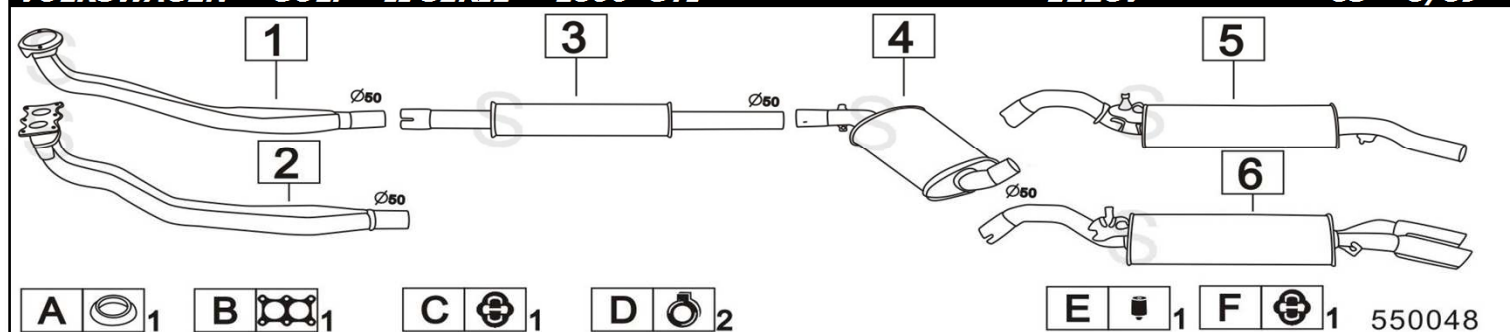

VOLKSWAGEN GOLF II SERIE 1800 GTI 112CV 83- 8/89

	Codice	Descr.	O.E.	NOTE	Cod. Accessori
1	4070900	T C	191253091C		A 2111973
2	4070930	T C	191253091G	dal 8/1985	B 2110923
3	4070406	M C	191253209B-357253209C		C 2113904
4	4070906	M C	191253409		D 2113901
5	4070907	M P	191253609A	fino al 12/1984	E 2113906
6	4070908	M P	191253609M	dal 1/1985	F 2113904