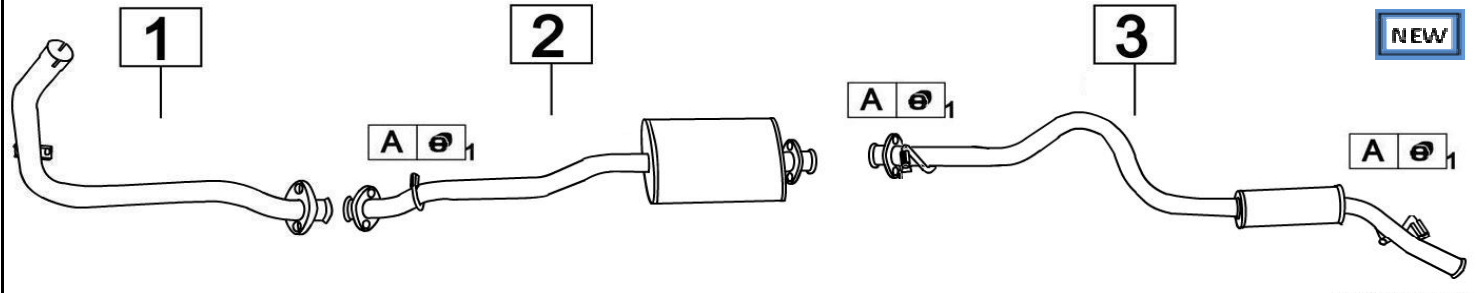

LAND ROVER DEFENDER 90 2500 TURBO DIESEL 2495cc 79KW 90- 8/93

290037

	Codice	Descr.	O.E.	NOTE	Cod. Accessori
1	5511000	T C	ESR158		A 2123903
2	5511006	M C	ESR358		B
3	5511007	M P	ESR254		C

LAND ROVER DEFENDER 110 2500 TURBO DIESEL 2495cc 80KW 90- 8/93