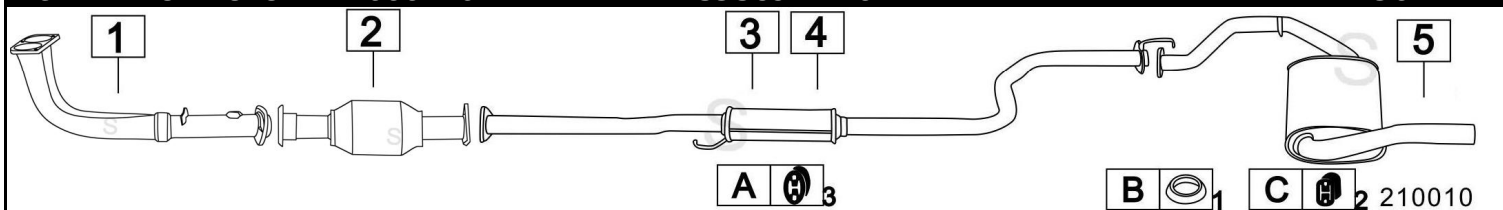

HONDA CIVIC CRX 1600i 16V 1595cc 110KW 90-

	Codice	Descr.	O.E.	NOTE	Cod. Accessori
1	7224900	T C	18210SH3X31		A 2793905
2	7224912	KAT	18160PM5A03		B 2781951
3	7215006	M C	18220SH3X32	per 3/4 porte	C 2793901
4	7215036	M C	18220SH2X32	per CRX	D
5	7215007	M P	18307SH3X32		E