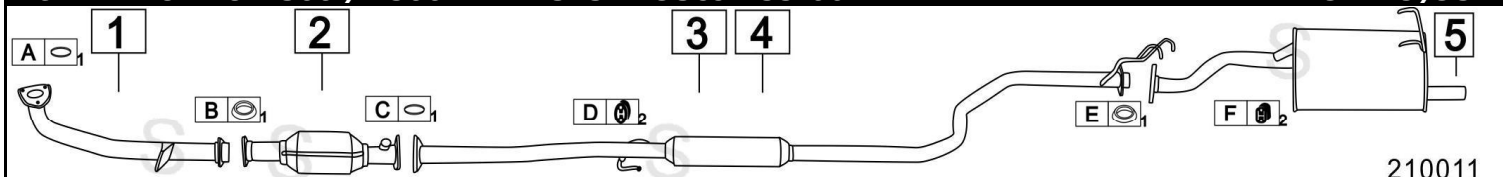

HONDA CIVIC 1300 / 1500 1343-1493cc 55-66KW 91- 9/95

	Codice	Descr.	O.E.	NOTE	Cod. Accessori
1	7210900	T C	18210SR3A21-18210ST3E40		A 2791960
2	7220412	KAT	18160P06G20		B 2781951
3	7226006	M C	18220SR3E23	dal 11/1992	C 2791953
4	7215906	M C	18220SR3307-18220SR3E22	fino al 10/1992	D 2793905
5	7215907	M P	18031SR3505		E 2231946
6					F 2793901