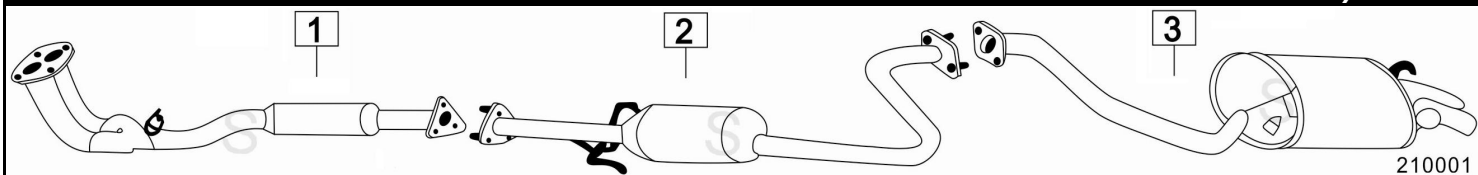

HONDA ACCORD 2000 AERODECK 1995cc 85-90KW 9/85- 89

	Codice	Descr.	O.E.	NOTE	Cod. Accessori
1	7223300	T C	18210SE0000 - 18210SE3X00		A 2791945
2	7223306	M C	18220SE0G02-18220SE0G01-18220SE0G03		B 2793901
3	7223337	M P	18307SE1G52		C 2793905