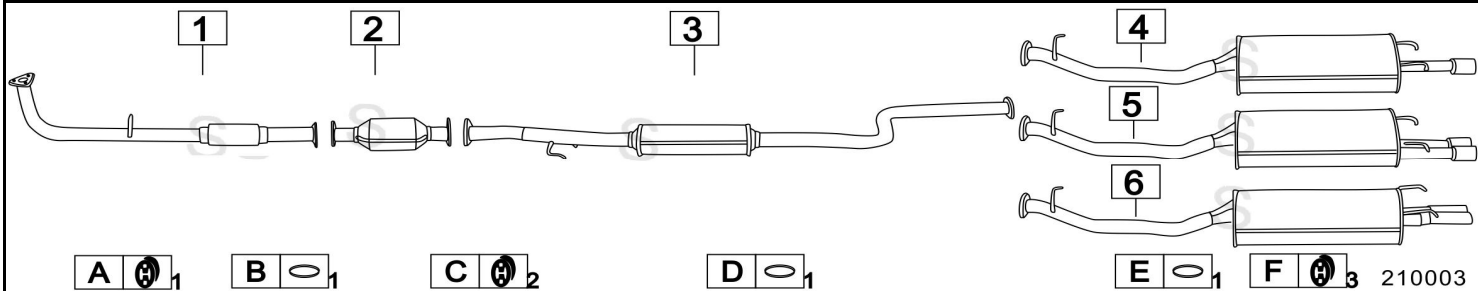

HONDA ACCORD 2000 / 2300 1997-2259cc 85-96-98-116KW 11/92-

	Codice	Descr.	O.E.	NOTE	Cod. Accessori
1	5317700	T C	18210SN7A31-18210SS0A20	per 2000	A 2793905
2	5317712	KAT	18160P11G00-18160PT4X03		B 2791953
3	5317706	M C	18220SM4A74		C 2793905
4	7207407	M P	18031SM4505	per 2000 85KW	D 2791953
5	5317707	M P	18030SN7930	per 2000 96/98KW	E 2791945
6	5317737	M P	18030SN7980	per 2300	F 2793905