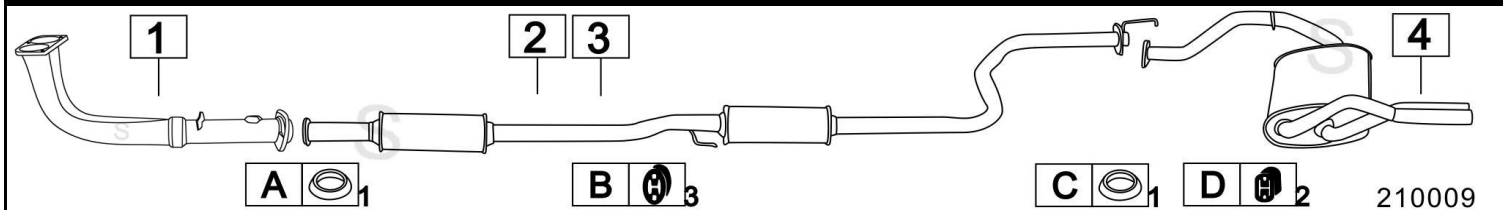

HONDA CIVIC CRX 1600i 16V 131CV 88- 91

	Codice	Descr.	O.E.	NOTE	Cod. Accessori
1	7215800	T C	18210SH3G32		A 2781951
2	7215809	G M	18220SH3G34	per 3/4 porte	B 2793905
3	7215839	G M	18220SH2G33	per CRX	C 2333901
4	7215807	M P	18307SH3305-18307SH3306-18307SH3G43		D 2793901