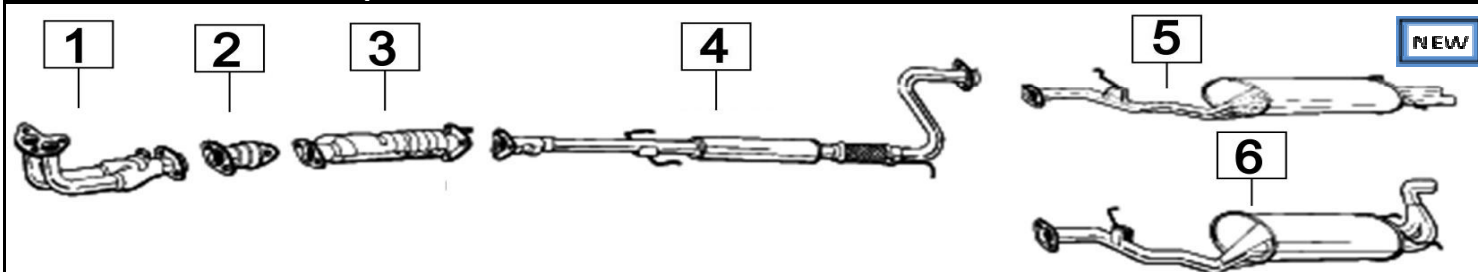

HONDA ACCORD 2000/2200 COUPE' - S.W. 1997-2156cc 100-110KW 94- 98

	Codice	Descr.	O.E.	NOTE	Cod. Accessori
1	7224300	T C	18210SV4X01		A
2	7224305	T A	18201SV4171		B
3	7224312	KAT	18160P0AX10 18150P0AX11		C
4	7224306	M C	18220SV4X31 18220SV1A71 18220SV4X30		D
5	7224307	M P	18030SV1X30		E
6	7224407	M P	18030SV5A10	per Aerodeck - S.W.	F