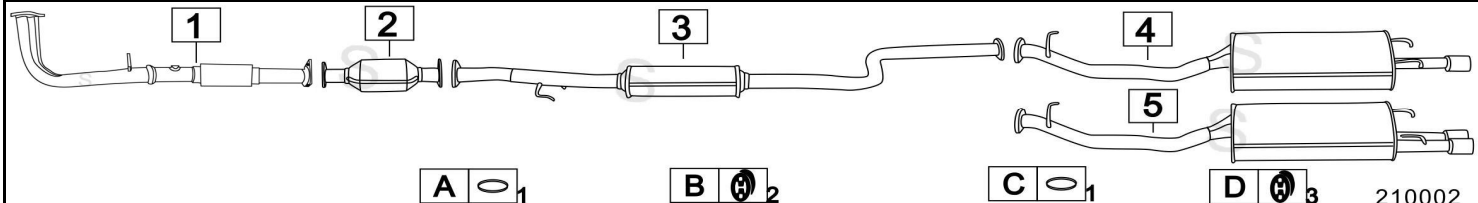

HONDA ACCORD 2000 / 2200 16V 1997-2156cc 81-82-85-96-98-110KW 89- 10/92

	Codice	Descr.	O.E.	NOTE	Cod. Accessori
1	7224100	T C			A 2791953
2	5317712	KAT	18160P11G00-18160PT4X03-18160PT5Y01		B 2793905
3	5317706	M C	18220SM4A74-18220SM5A14-18220SN7X00-18220SN7X30		C 2791945
4	7207407	M P	18031SM4505-18307SM4A34	per 2000	D 2793905
5	5317707	M P	18030SN7930-18030SN7A30	per 2200	E