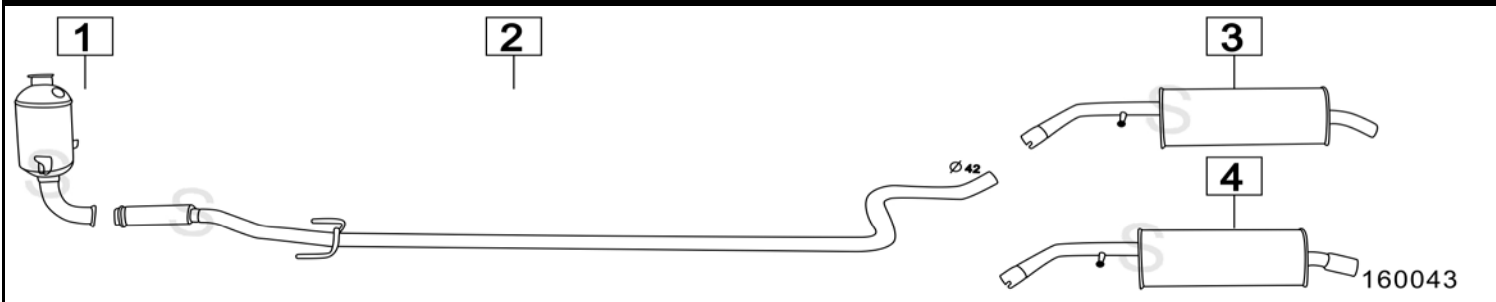

Aggiornato ottobre 2014

CITROEN C3 1400 HDi TURBO DIESEL 1398cc 50KW

12/05-

	Codice	Descr.	O.E.	NOTE	Cod. Accessori	
1	6003512	KAT	1731Z6		A	
2	6003233	T A	1717FN		B	
3	6003207	M P	173019		C	
4	6003237	M P	173017	con codino	D	

CITROEN C3 1400 HDi 16V TURBO DIESEL M:DV4TED4

1398cc 66KW

2/02- 12/05-