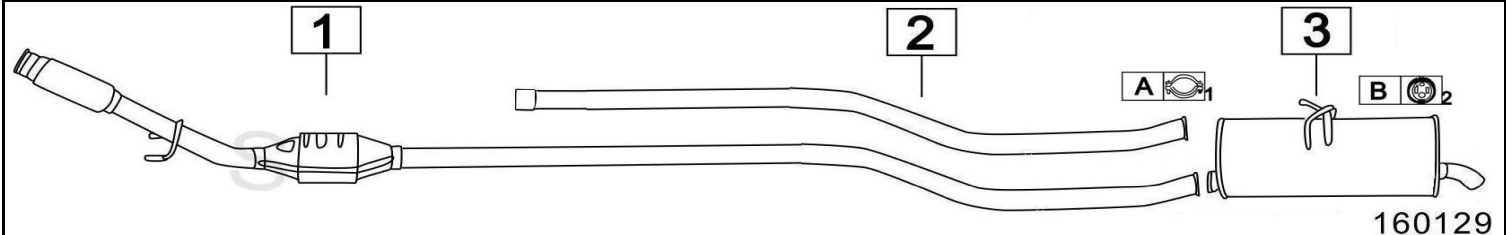

CITROEN BERLINGO 2000 Hdi

1997cc 66KW

11/02-

	Codice	Descr.	O.E.	NOTE	Cod. Accessori
1	6006012	KAT	170670		A 2931969
2	6006034	T I		tubo per modifica	B 2233918
3	6006037	M P	1730Q8