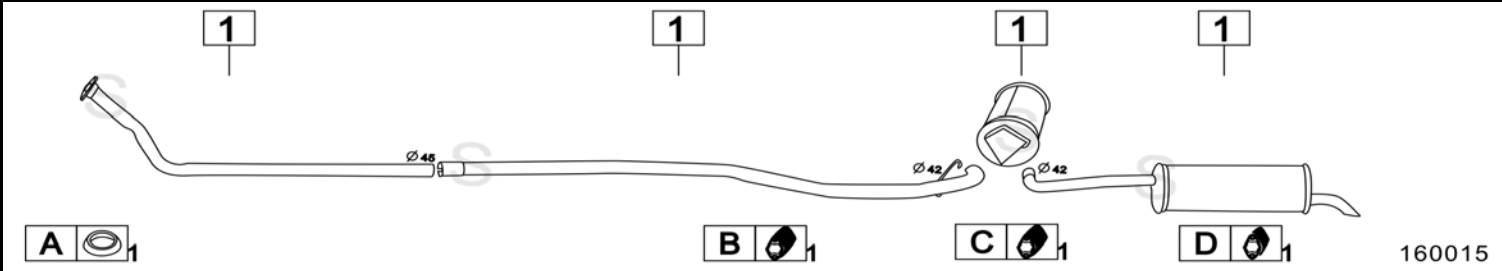

Aggiornato ottobre 2014

CITROEN BX 16 RS/TRS 1580cc

9/82- 6/83

	Codice	Descr.	O.E.	NOTE	Cod. Accessori
1	6009400	T C	95587261		A 2231946
2	6009405	T I	95576343		B 2233902
3	6009706	M C	171764-95588570		C 2233902
4	6009707	M P	1726K6-96046471		D 2233903