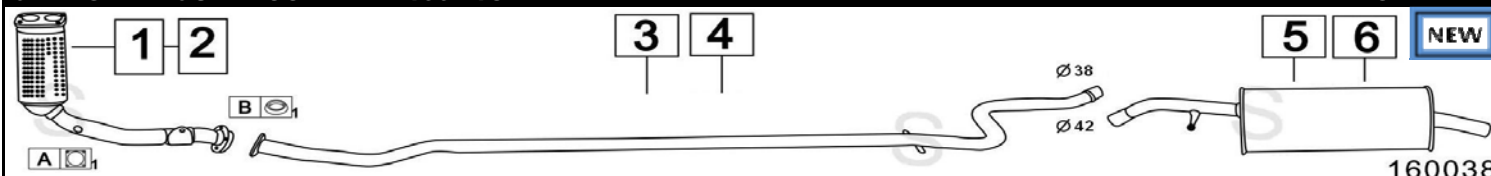

CITROEN C3 1100 1124cc 45KW

02-

160038

	Codice	Descr.	O.E.	NOTE	Cod. Accessori
1	6021012	KAT	1731V8		A
2	6003112	KAT	1731KG	dal 10/2005 E4	B
3	6003133	T A	1717R8		C
4	6003153	T A	1717EW	dal 10/2005 Ø42	D
5	6003107	M P	1726NT		E
6	6003137	M P	1726ZT	dal 10/2005 Ø42	F