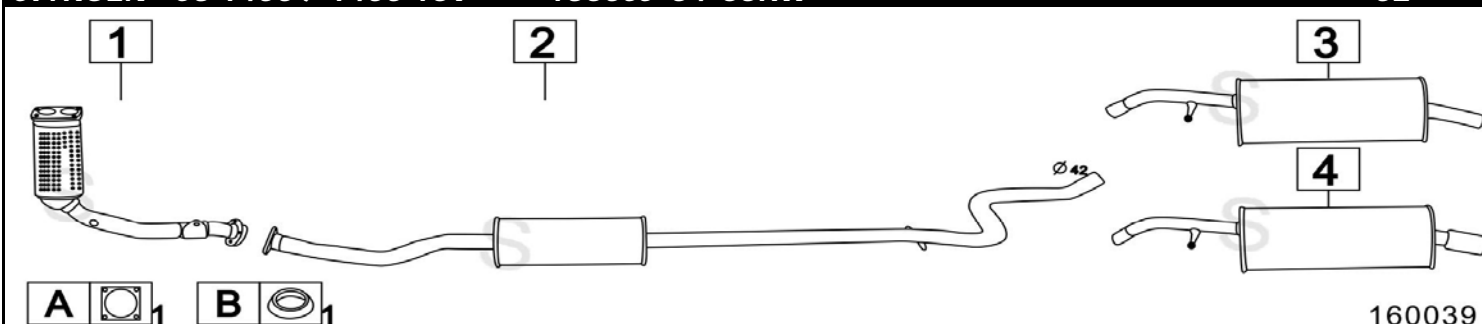

CITROEN C3 1400 / 1400 16V 1360cc 54-65KW

02-

160039

	Codice	Descr.	O.E.	NOTE	Cod. Accessori
1	6003612	KAT	1731W0		A
2	6003836	M C	1717R9		B
3	6003807	M P	1726NV		C
4	6003837	M P	173043	con codino	D